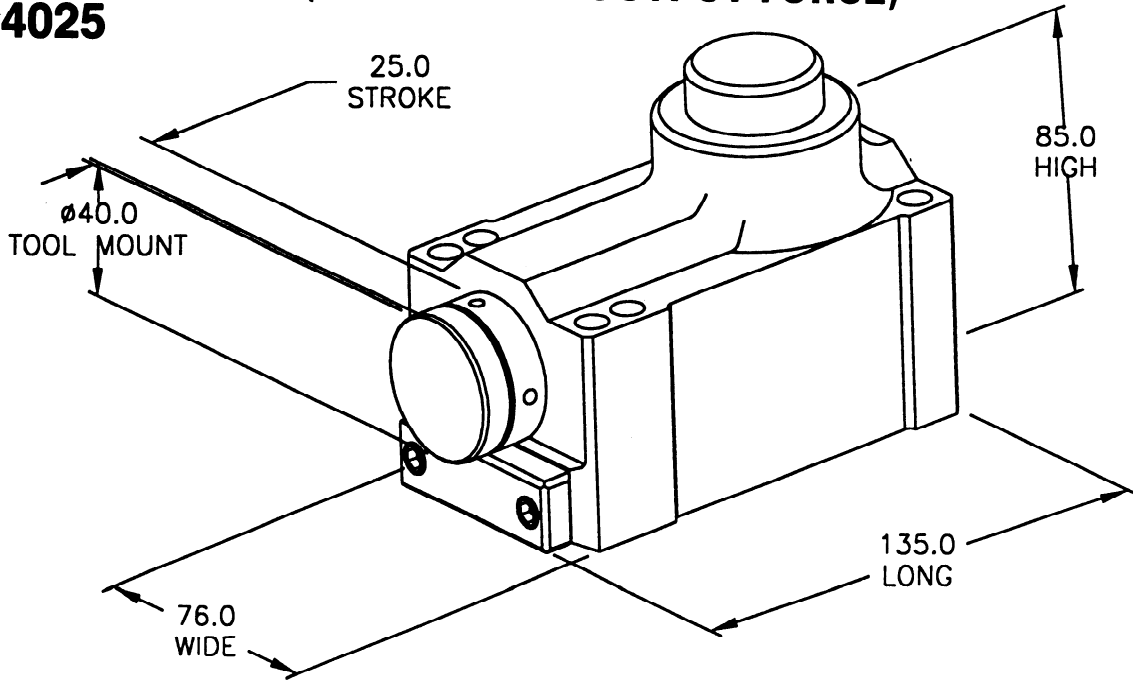

Lamina INC. **BOX CAM ASSEMBLY**

(1.5 TON MAX OUTPUT FORCE)

LCM4025

(2.5 TON MAX OUTPUT FORCE)

LCB5020

NEW PRODUCTS 6/98 REQUEST CATALOG