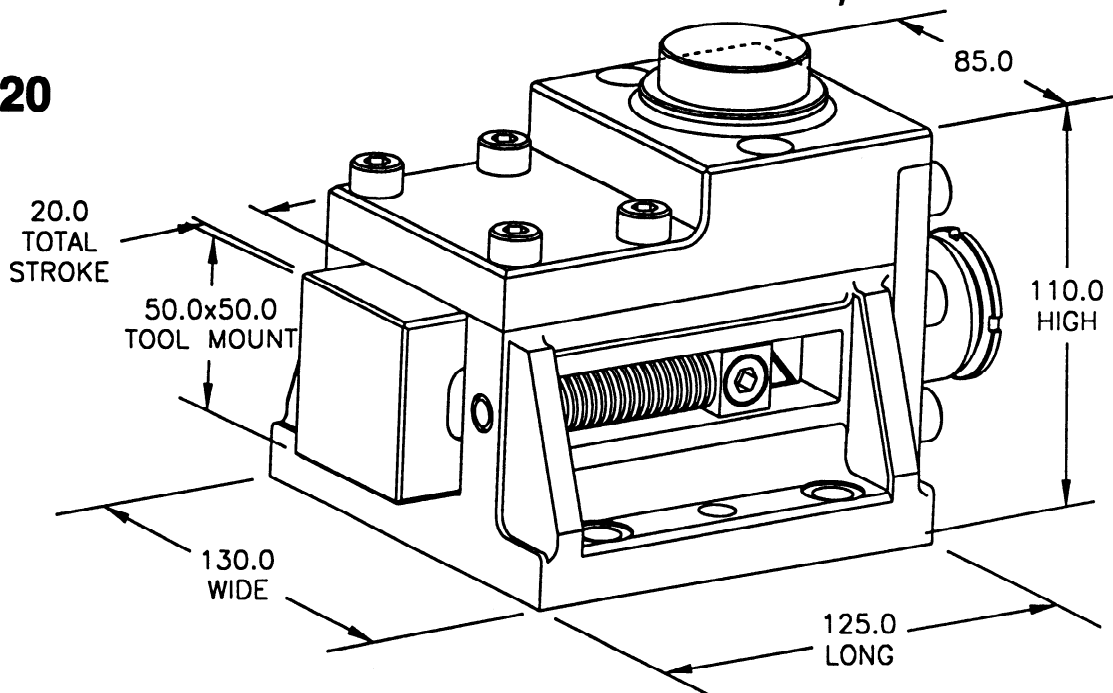

Lamina INC. **BOX CAM ASSEMBLY**

(1.5 TON MAX OUTPUT FORCE)

LCM4025

(2.5 TON MAX OUTPUT FORCE)

LCB5020

NEW PRODUCTS 6/98 REQUEST CATALOG