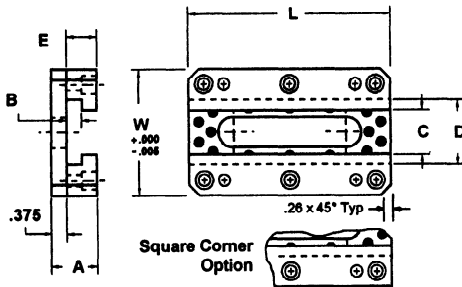

Lamina Gib Assemblies consist of 1 base plate, 2 L-Gibs, assembly screws and dowel pins. They are available with chamfered corners or square corners.

L-Gibs are drilled and counterbored for screws and are spot drilled for dowels. Refer to L-Gib page for dimensional information.

CHAMFERED ASSEMBLY	SQUARE CORNERED ASSEMBLY	L	W	A	B	C	D	E	SOCKET HEAD CAP SCREWS INCLUDED	LOCATING DOWEL PINS INCLUDED		
L2GA16G	L2GA16GS	2.00	2.62	1.12	.312	1.12	1.50	.75	4	1/4-20x1-1/4	4	1/4 x1-1/2
L2GA24G	L2GA24GS	3.00							4			
L2GA32G	L2GA32GS	4.00	3.12	1.12	.375	1.12	1.62	.75	6	5/16-32x1-1/2	4	1/4 x1-1/2
L3GA24G	L3GA24GS	3.00							4			
L3GA32G	L3GA32GS	4.00							6			
L3GA40G	L3GA40GS	5.00							6			
L4GA24G	L4GA24GS	3.00	4.12	1.25	.500	1.62	2.38	.88	4	5/16-32x1-1/2	4	1/4 x1-1/2
L4GA32G	L4GA32GS	4.00							6			
L4GA40G	L4GA40GS	5.00							6			
L4GA48G	L4GA48GS	6.00							8			
L6GA32G	L6GA32GS	4.00	4.62	1.62	.750	1.62	2.62	1.25	6	5/16-32x1-1/2	4	1/4 x1-3/4
L6GA40G	L6GA40GS	5.00							6			
L6GA48G	L6GA48GS	6.00							8			