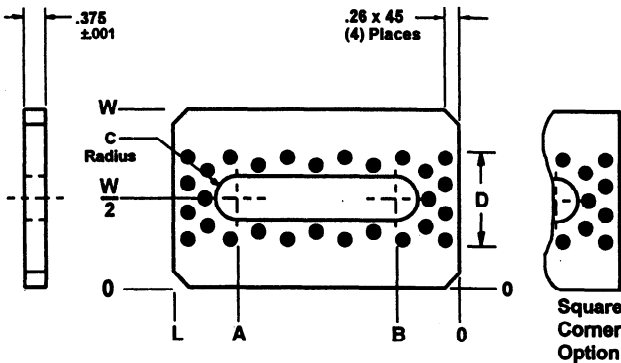

CHAMFERED BASES	SQUARE CORNERED BASES	L	W	A	B	C	D
L2GAB16G	L2GAB16GS	2.00	2.62	.69	1.31	0.38	1.50
L2GAB24G	L2GAB24GS	3.00		.88	2.12		
L2GAB32G	L2GAB32GS	4.00	3.12	1.00	3.00	0.38	1.68
L3GAB24G	L3GAB24GS	3.00		.88	2.12		
L3GAB32G	L3GAB32GS	4.00		1.00	3.00		
L3GAB40G	L3GAB40GS	5.00		1.12	3.88		
L4GAB24G	L4GAB24GS	3.00	4.12	1.00	2.00	0.50	2.44
L4GAB32G	L4GAB32GS	4.00		1.12	2.88		
L4GAB40G	L4GAB40GS	5.00		1.25	3.75		
L4GAB48G	L4GAB48GS	6.00		1.50	4.50		
L6GAB32G	L6GAB32GS	4.00	4.62	1.12	2.88	0.50	2.75
L6GAB40G	L6GAB40GS	5.00		1.25	3.75		
L6GAB48G	L6GAB48GS	6.00		1.50	4.50