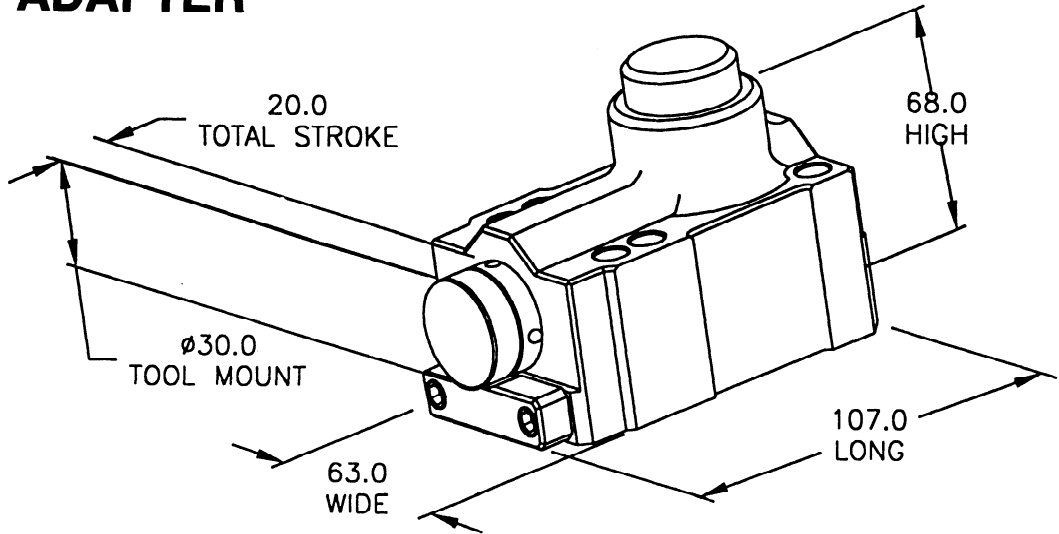

**Lamina** INC. **MINI CAM ASSEMBLY****LCM3020 (1 TON MAX OUTPUT FORCE)  
ROUND ADAPTER****LCM3020 (1 TON MAX OUTPUT FORCE)  
SQUARE ADAPTER****NEW PRODUCTS 6/98 REQUEST CATALOG**