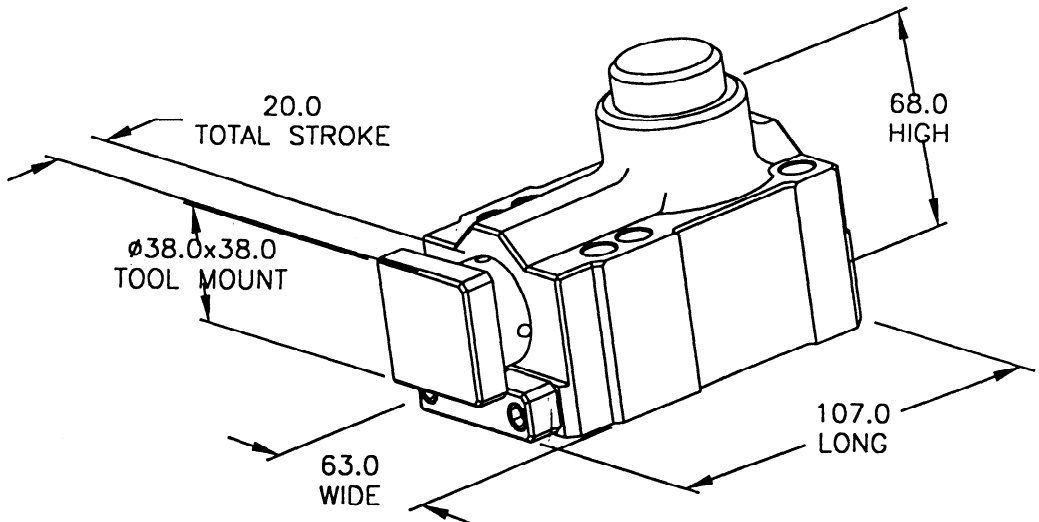

**Lamina** INC. **MINI CAM ASSEMBLY****LCM3020 (1 TON MAX OUTPUT FORCE)  
ROUND ADAPTER****LCM3020 (1 TON MAX OUTPUT FORCE)  
SQUARE ADAPTER****NEW PRODUCTS 6/98 REQUEST CATALOG**